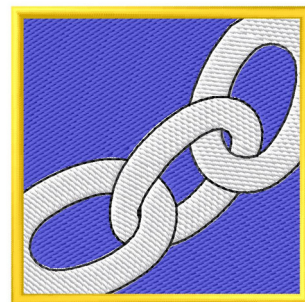

**Name:** Chain Logo Machine Embroidery Design

**SKU:** GSD01-SPG1303

**Brand:** Grand Slam Designs

**Unique Colors:** 13 (4 color Stops)