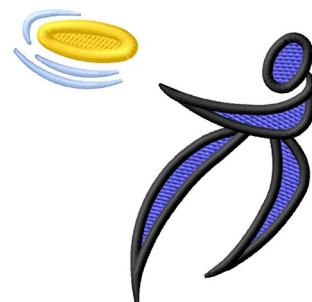

Name: Abstract Golfer

SKU: GSD01-SPG1269

Brand: Grand Slam Designs

Unique Colors: 13 (4 color Stops)

Unique Colors

	Color Name (Color Code)	Manufacturer - Type
	Super White (1001) [No Color Selected]	madeira - rayon
	Dusty Lilac (1263) [No Color Selected]	madeira - rayon
	Crocus (286)	Exquisite - Polyester 1000m

Complete Color Sequence

#		Color Name (Color Code)	Manufacturer - Type
1		Super White (1001) [No Color Selected]	madeira - rayon
2		Super White (1001) [No Color Selected]	madeira - rayon
3		Crocus (286)	Exquisite - Polyester 1000m