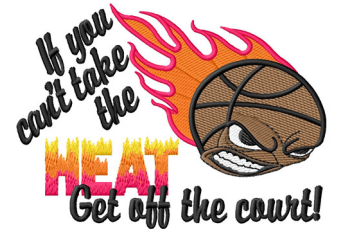

**Name:** Basketball Heat Machine Embroidery Design

**SKU:** GSD01-SPG1044T2

**Brand:** Grand Slam Designs

**Unique Colors:** 13 (9 color Stops)