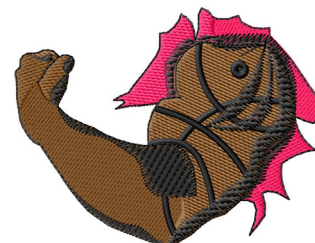

Name: Basketball Arm Machine Embroidery Design

SKU: GSD01-SPG1026

Brand: Grand Slam Designs

Unique Colors: 13 (4 color Stops)

Unique Colors

	Color Name (Color Code)	Manufacturer - Type
	Super White (1001) [No Color Selected]	madeira - rayon
	Dusty Lilac (1263) [No Color Selected]	madeira - rayon
	Crocus (286)	Exquisite - Polyester 1000m

Complete Color Sequence

#		Color Name (Color Code)	Manufacturer - Type
1		Super White (1001) [No Color Selected]	madeira - rayon
2		Super White (1001) [No Color Selected]	madeira - rayon
3		Crocus (286)	Exquisite - Polyester 1000m