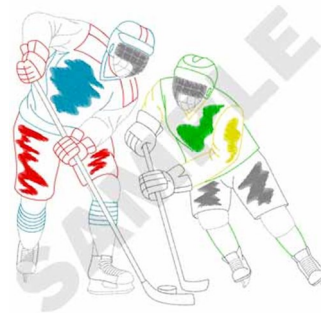

**Name:** Hockey Players Machine Embroidery Design

**SKU:** DC01-SP6050

**Brand:** Dakota Collectibles

**Unique Colors:** 13 (6 color Stops)

## Unique Colors

	<b>Color Name (Color Code)</b>	<b>Manufacturer - Type</b>
	Super White (1001) [No Color Selected]	madeira - rayon
	Dusty Lilac (1263) [No Color Selected]	madeira - rayon
	Crocus (286)	Exquisite - Polyester 1000m