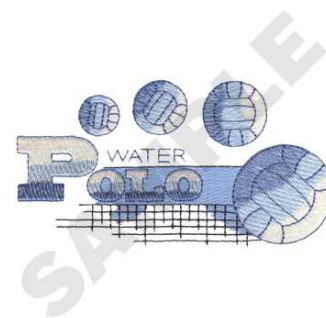

**Name:** Water Polo Net Machine Embroidery Design

**SKU:** DC01-SP5615

**Brand:** Dakota Collectibles

**Unique Colors:** 13 (8 color Stops)

## Unique Colors

	<b>Color Name (Color Code)</b>	<b>Manufacturer - Type</b>
	Super White (1001) [No Color Selected]	madeira - rayon
	Dusty Lilac (1263) [No Color Selected]	madeira - rayon
	Crocus (286)	Exquisite - Polyester 1000m

# Complete Color Sequence

#		Color Name (Color Code)	Manufacturer - Type
1		Super White (1001) [No Color Selected]	madeira - rayon
2		Super White (1001) [No Color Selected]	madeira - rayon
3		Crocus (286)	Exquisite - Polyester 1000m