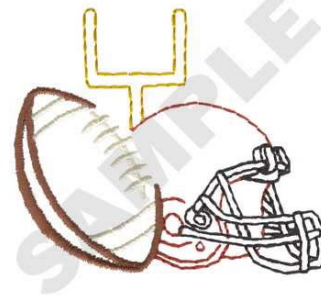

Name: Football Equipment Machine Embroidery Design

SKU: DC01-SP4942

Brand: Dakota Collectibles

Unique Colors: 13 (5 color Stops)

Unique Colors

	Color Name (Color Code)	Manufacturer - Type
	Super White (1001) [No Color Selected]	madeira - rayon
	Dusty Lilac (1263) [No Color Selected]	madeira - rayon
	Crocus (286)	Exquisite - Polyester 1000m

Complete Color Sequence

#		Color Name (Color Code)	Manufacturer - Type
1		Super White (1001) [No Color Selected]	madeira - rayon
2		Super White (1001) [No Color Selected]	madeira - rayon
3		Crocus (286)	Exquisite - Polyester 1000m