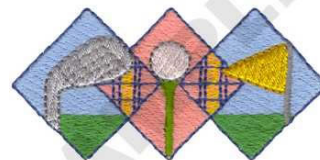

Name: Golf Diamond Machine Embroidery Design

SKU: DC01-SP4888

Brand: Dakota Collectibles

Unique Colors: 13 (11 color Stops)

Unique Colors

	Color Name (Color Code)	Manufacturer - Type
	Super White (1001) [No Color Selected]	madeira - rayon
	Dusty Lilac (1263) [No Color Selected]	madeira - rayon
	Crocus (286)	Exquisite - Polyester 1000m

Complete Color Sequence

#		Color Name (Color Code)	Manufacturer - Type
1		Super White (1001) [No Color Selected]	madeira - rayon
2		Super White (1001) [No Color Selected]	madeira - rayon
3		Crocus (286)	Exquisite - Polyester 1000m