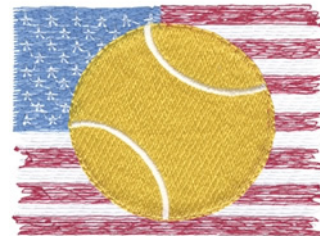

Name: American Tennis Machine Embroidery Design

SKU: DC01-SP4457

Brand: Dakota Collectibles

Unique Colors: 13 (6 color Stops)

Unique Colors

	Color Name (Color Code)	Manufacturer - Type
	Super White (1001) [No Color Selected]	madeira - rayon
	Dusty Lilac (1263) [No Color Selected]	madeira - rayon
	Crocus (286)	Exquisite - Polyester 1000m

Complete Color Sequence

#		Color Name (Color Code)	Manufacturer - Type
1		Super White (1001) [No Color Selected]	madeira - rayon
2		Super White (1001) [No Color Selected]	madeira - rayon
3		Crocus (286)	Exquisite - Polyester 1000m