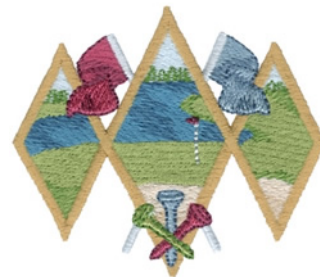

**Name:** Golfing Scene Machine Embroidery Design

**SKU:** DC01-SP4281

**Brand:** Dakota Collectibles

**Unique Colors:** 13 (15 color Stops)

## Unique Colors

	<b>Color Name (Color Code)</b>	<b>Manufacturer - Type</b>
	Super White (1001) [No Color Selected]	madeira - rayon
	Dusty Lilac (1263) [No Color Selected]	madeira - rayon
	Crocus (286)	Exquisite - Polyester 1000m

# Complete Color Sequence

#		Color Name (Color Code)	Manufacturer - Type
1		Super White (1001) [No Color Selected]	madeira - rayon
2		Super White (1001) [No Color Selected]	madeira - rayon
3		Crocus (286)	Exquisite - Polyester 1000m