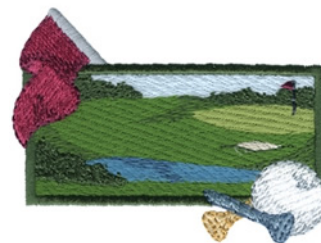

Name: Rectangle Golf Scene

SKU: DC01-SP4264

Brand: Dakota Collectibles

Unique Colors: 13 (20 color Stops)

Unique Colors

	Color Name (Color Code)	Manufacturer - Type
	Super White (1001) [No Color Selected]	madeira - rayon
	Dusty Lilac (1263) [No Color Selected]	madeira - rayon
	Crocus (286)	Exquisite - Polyester 1000m

Complete Color Sequence

#		Color Name (Color Code)	Manufacturer - Type
1		Super White (1001) [No Color Selected]	madeira - rayon
2		Super White (1001) [No Color Selected]	madeira - rayon
3		Crocus (286)	Exquisite - Polyester 1000m