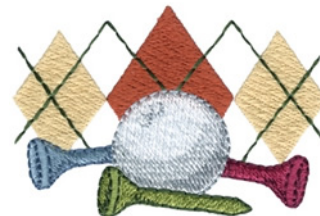

Name: Argyle Golf Design

SKU: DC01-SP4259

Brand: Dakota Collectibles

Unique Colors: 13 (12 color Stops)

Unique Colors

	Color Name (Color Code)	Manufacturer - Type
	Super White (1001) [No Color Selected]	madeira - rayon
	Dusty Lilac (1263) [No Color Selected]	madeira - rayon
	Crocus (286)	Exquisite - Polyester 1000m

Complete Color Sequence

#		Color Name (Color Code)	Manufacturer - Type
1		Super White (1001) [No Color Selected]	madeira - rayon
2		Super White (1001) [No Color Selected]	madeira - rayon
3		Crocus (286)	Exquisite - Polyester 1000m