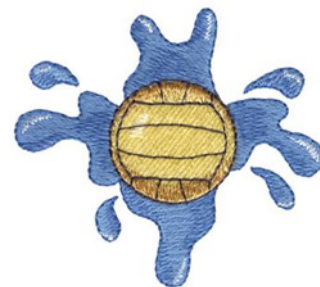

Name: Water Polo Splash Machine Embroidery Design

SKU: DC01-SP4233

Brand: Dakota Collectibles

Unique Colors: 13 (6 color Stops)

Unique Colors

	Color Name (Color Code)	Manufacturer - Type
	Super White (1001) [No Color Selected]	madeira - rayon
	Dusty Lilac (1263) [No Color Selected]	madeira - rayon
	Crocus (286)	Exquisite - Polyester 1000m

Complete Color Sequence

#		Color Name (Color Code)	Manufacturer - Type
1		Super White (1001) [No Color Selected]	madeira - rayon
2		Super White (1001) [No Color Selected]	madeira - rayon
3		Crocus (286)	Exquisite - Polyester 1000m