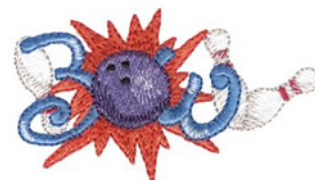

**Name:** Bowl Machine Embroidery Design

**SKU:** DC01-SP4111

**Brand:** Dakota Collectibles

**Unique Colors:** 13 (12 color Stops)

## Unique Colors

	<b>Color Name (Color Code)</b>	<b>Manufacturer - Type</b>
	Super White (1001) [No Color Selected]	madeira - rayon
	Dusty Lilac (1263) [No Color Selected]	madeira - rayon
	Crocus (286)	Exquisite - Polyester 1000m