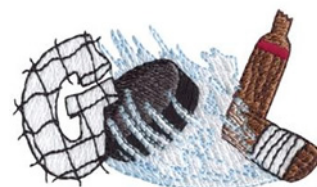

Name: Goal Machine Embroidery Design

SKU: DC01-SP4055

Brand: Dakota Collectibles

Unique Colors: 13 (13 color Stops)

Unique Colors

	Color Name (Color Code)	Manufacturer - Type
	Super White (1001) [No Color Selected]	madeira - rayon
	Dusty Lilac (1263) [No Color Selected]	madeira - rayon
	Crocus (286)	Exquisite - Polyester 1000m

Complete Color Sequence

#		Color Name (Color Code)	Manufacturer - Type
1		Super White (1001) [No Color Selected]	madeira - rayon
2		Super White (1001) [No Color Selected]	madeira - rayon
3		Crocus (286)	Exquisite - Polyester 1000m