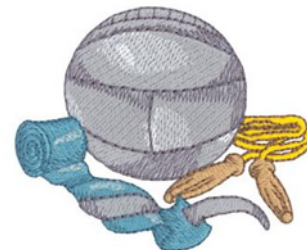

Name: Medicine Ball Machine Embroidery Design

SKU: DC01-SP3852

Brand: Dakota Collectibles

Unique Colors: 13 (12 color Stops)

Unique Colors

	Color Name (Color Code)	Manufacturer - Type
	Super White (1001) [No Color Selected]	madeira - rayon
	Dusty Lilac (1263) [No Color Selected]	madeira - rayon
	Crocus (286)	Exquisite - Polyester 1000m

Complete Color Sequence

#		Color Name (Color Code)	Manufacturer - Type
1		Super White (1001) [No Color Selected]	madeira - rayon
2		Super White (1001) [No Color Selected]	madeira - rayon
3		Crocus (286)	Exquisite - Polyester 1000m