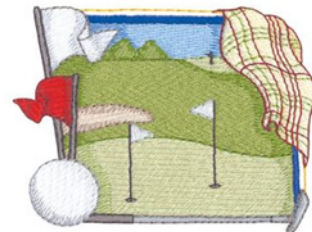

Name: Golf Course Scene Machine Embroidery Design

SKU: DC01-SP3713

Brand: Dakota Collectibles

Unique Colors: 13 (21 color Stops)

Unique Colors

	Color Name (Color Code)	Manufacturer - Type
	Super White (1001) [No Color Selected]	madeira - rayon
	Dusty Lilac (1263) [No Color Selected]	madeira - rayon
	Crocus (286)	Exquisite - Polyester 1000m

Complete Color Sequence

#		Color Name (Color Code)	Manufacturer - Type
1		Super White (1001) [No Color Selected]	madeira - rayon
2		Super White (1001) [No Color Selected]	madeira - rayon
3		Crocus (286)	Exquisite - Polyester 1000m