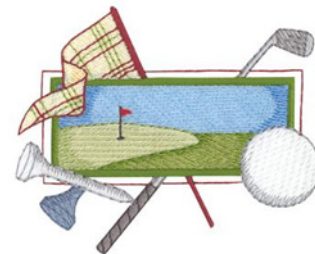

Name: Golf Scene Machine Embroidery Design

SKU: DC01-SP3711

Brand: Dakota Collectibles

Unique Colors: 13 (19 color Stops)

Unique Colors

	Color Name (Color Code)	Manufacturer - Type
	Super White (1001) [No Color Selected]	madeira - rayon
	Dusty Lilac (1263) [No Color Selected]	madeira - rayon
	Crocus (286)	Exquisite - Polyester 1000m