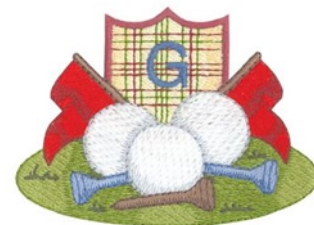

Name: Golf Crest Machine Embroidery Design

SKU: DC01-SP3702

Brand: Dakota Collectibles

Unique Colors: 13 (16 color Stops)

Unique Colors

	Color Name (Color Code)	Manufacturer - Type
	Super White (1001) [No Color Selected]	madeira - rayon
	Dusty Lilac (1263) [No Color Selected]	madeira - rayon
	Crocus (286)	Exquisite - Polyester 1000m

Complete Color Sequence

#		Color Name (Color Code)	Manufacturer - Type
1		Super White (1001) [No Color Selected]	madeira - rayon
2		Super White (1001) [No Color Selected]	madeira - rayon
3		Crocus (286)	Exquisite - Polyester 1000m