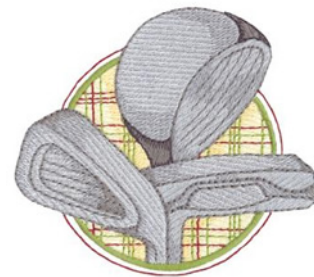

Name: Golf Clubs Machine Embroidery Design

SKU: DC01-SP3690

Brand: Dakota Collectibles

Unique Colors: 13 (8 color Stops)

Unique Colors

| | Color Name (Color Code) | Manufacturer - Type |
|--|--|-----------------------------|
|  | Super White (1001) [No Color Selected] | madeira - rayon |
|  | Dusty Lilac (1263) [No Color Selected] | madeira - rayon |
|  | Crocus (286) | Exquisite - Polyester 1000m |