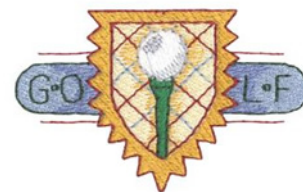

Name: Golf Crest Machine Embroidery Design

SKU: DC01-SP3570

Brand: Dakota Collectibles

Unique Colors: 13 (10 color Stops)

Unique Colors

	Color Name (Color Code)	Manufacturer - Type
	Super White (1001) [No Color Selected]	madeira - rayon
	Dusty Lilac (1263) [No Color Selected]	madeira - rayon
	Crocus (286)	Exquisite - Polyester 1000m

Complete Color Sequence

#		Color Name (Color Code)	Manufacturer - Type
1		Super White (1001) [No Color Selected]	madeira - rayon
2		Super White (1001) [No Color Selected]	madeira - rayon
3		Crocus (286)	Exquisite - Polyester 1000m