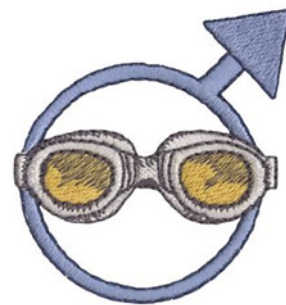

**Name:** Male Swimmer Machine Embroidery Design

**SKU:** DC01-SP3545

**Brand:** Dakota Collectibles

**Unique Colors:** 13 (6 color Stops)