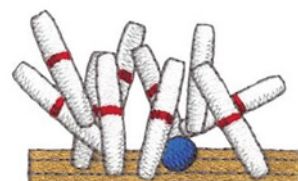

Name: Candlepin Machine Embroidery Design

SKU: DC01-SP3480

Brand: Dakota Collectibles

Unique Colors: 13 (9 color Stops)

Unique Colors

	Color Name (Color Code)	Manufacturer - Type
	Super White (1001) [No Color Selected]	madeira - rayon
	Dusty Lilac (1263) [No Color Selected]	madeira - rayon
	Crocus (286)	Exquisite - Polyester 1000m

Complete Color Sequence

#		Color Name (Color Code)	Manufacturer - Type
1		Super White (1001) [No Color Selected]	madeira - rayon
2		Super White (1001) [No Color Selected]	madeira - rayon
3		Crocus (286)	Exquisite - Polyester 1000m