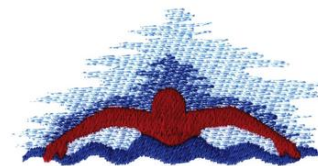

Name: Butterfly Machine Embroidery Design

SKU: DC01-SP2850

Brand: Dakota Collectibles

Unique Colors: 13 (3 color Stops)

Unique Colors

| | Color Name (Color Code) | Manufacturer - Type |
|--|--|-----------------------------|
| | Super White (1001) [No Color Selected] | madeira - rayon |
| | Dusty Lilac (1263) [No Color Selected] | madeira - rayon |
| | Crocus (286) | Exquisite - Polyester 1000m |

Complete Color Sequence

| # | | Color Name (Color Code) | Manufacturer - Type |
|---|---|--|--------------------------------|
| 1 |  | Super White (1001) [No Color Selected] | madeira - rayon |
| 2 |  | Super White (1001) [No Color Selected] | madeira - rayon |
| 3 |  | Crocus (286) | Exquisite - Polyester 1000m |