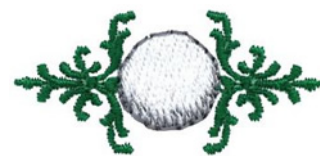

**Name:** Embellished Ball Machine Embroidery Design

**SKU:** DC01-SP2657

**Brand:** Dakota Collectibles

**Unique Colors:** 13 (3 color Stops)

## Unique Colors

	<b>Color Name (Color Code)</b>	<b>Manufacturer - Type</b>
	Super White (1001) [No Color Selected]	madeira - rayon
	Dusty Lilac (1263) [No Color Selected]	madeira - rayon
	Crocus (286)	Exquisite - Polyester 1000m

# Complete Color Sequence

#		Color Name (Color Code)	Manufacturer - Type
1		Super White (1001) [No Color Selected]	madeira - rayon
2		Super White (1001) [No Color Selected]	madeira - rayon
3		Crocus (286)	Exquisite - Polyester 1000m