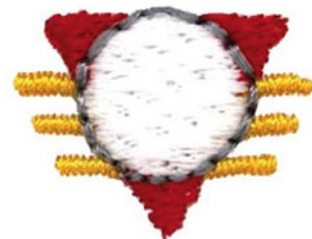

Name: Golf Design Machine Embroidery Design

SKU: DC01-SP2652

Brand: Dakota Collectibles

Unique Colors: 13 (4 color Stops)

Unique Colors

	Color Name (Color Code)	Manufacturer - Type
	Super White (1001) [No Color Selected]	madeira - rayon
	Dusty Lilac (1263) [No Color Selected]	madeira - rayon
	Crocus (286)	Exquisite - Polyester 1000m

Complete Color Sequence

#		Color Name (Color Code)	Manufacturer - Type
1		Super White (1001) [No Color Selected]	madeira - rayon
2		Super White (1001) [No Color Selected]	madeira - rayon
3		Crocus (286)	Exquisite - Polyester 1000m