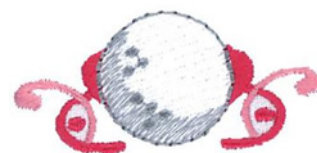

Name: Decorative Ball Machine Embroidery Design

SKU: DC01-SP2524

Brand: Dakota Collectibles

Unique Colors: 13 (4 color Stops)

Unique Colors

	Color Name (Color Code)	Manufacturer - Type
	Super White (1001) [No Color Selected]	madeira - rayon
	Dusty Lilac (1263) [No Color Selected]	madeira - rayon
	Crocus (286)	Exquisite - Polyester 1000m

Complete Color Sequence

#		Color Name (Color Code)	Manufacturer - Type
1		Super White (1001) [No Color Selected]	madeira - rayon
2		Super White (1001) [No Color Selected]	madeira - rayon
3		Crocus (286)	Exquisite - Polyester 1000m