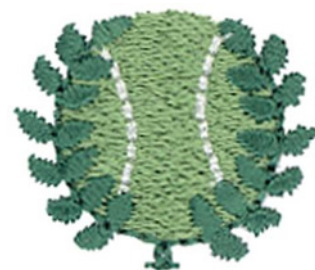

Name: Tennis Ball Wreath Machine Embroidery Design

SKU: DC01-SP2409

Brand: Dakota Collectibles

Unique Colors: 13 (3 color Stops)

Unique Colors

| | Color Name (Color Code) | Manufacturer - Type |
|--|--|-----------------------------|
|  | Super White (1001) [No Color Selected] | madeira - rayon |
|  | Dusty Lilac (1263) [No Color Selected] | madeira - rayon |
|  | Crocus (286) | Exquisite - Polyester 1000m |

Complete Color Sequence

| # | | Color Name (Color Code) | Manufacturer - Type |
|---|---|--|--------------------------------|
| 1 |  | Super White (1001) [No Color Selected] | madeira - rayon |
| 2 |  | Super White (1001) [No Color Selected] | madeira - rayon |
| 3 |  | Crocus (286) | Exquisite - Polyester 1000m |