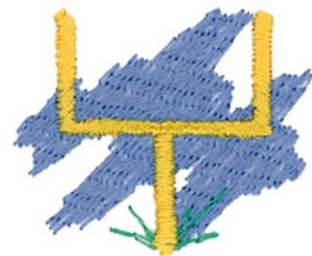

**Name:** Football Goal Machine Embroidery Design

**SKU:** DC01-SP2350

**Brand:** Dakota Collectibles

**Unique Colors:** 13 (3 color Stops)

## Unique Colors

	<b>Color Name (Color Code)</b>	<b>Manufacturer - Type</b>
	Super White (1001) [No Color Selected]	madeira - rayon
	Dusty Lilac (1263) [No Color Selected]	madeira - rayon
	Crocus (286)	Exquisite - Polyester 1000m

# Complete Color Sequence

#		Color Name (Color Code)	Manufacturer - Type
1		Super White (1001) [No Color Selected]	madeira - rayon
2		Super White (1001) [No Color Selected]	madeira - rayon
3		Crocus (286)	Exquisite - Polyester 1000m