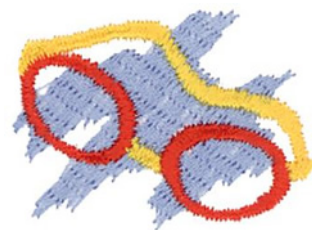

**Name:** Swimming Goggles Machine Embroidery Design

**SKU:** DC01-SP2341

**Brand:** Dakota Collectibles

**Unique Colors:** 13 (3 color Stops)