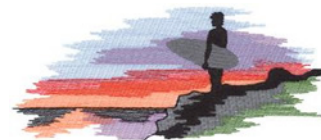

Name: Surfer Sunset Machine Embroidery Design

SKU: DC01-SP2240

Brand: Dakota Collectibles

Unique Colors: 13 (7 color Stops)

Unique Colors

	Color Name (Color Code)	Manufacturer - Type
	Super White (1001) [No Color Selected]	madeira - rayon
	Dusty Lilac (1263) [No Color Selected]	madeira - rayon
	Crocus (286)	Exquisite - Polyester 1000m

Complete Color Sequence

#		Color Name (Color Code)	Manufacturer - Type
1		Super White (1001) [No Color Selected]	madeira - rayon
2		Super White (1001) [No Color Selected]	madeira - rayon
3		Crocus (286)	Exquisite - Polyester 1000m