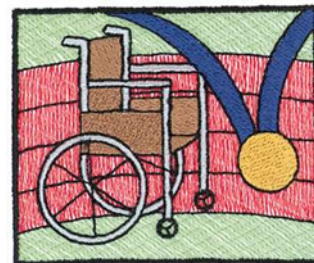

Name: Wheelchair Racing Machine Embroidery Design

SKU: DC01-SP2106

Brand: Dakota Collectibles

Unique Colors: 13 (7 color Stops)

Unique Colors

	Color Name (Color Code)	Manufacturer - Type
	Super White (1001) [No Color Selected]	madeira - rayon
	Dusty Lilac (1263) [No Color Selected]	madeira - rayon
	Crocus (286)	Exquisite - Polyester 1000m

Complete Color Sequence

#		Color Name (Color Code)	Manufacturer - Type
1		Super White (1001) [No Color Selected]	madeira - rayon
2		Super White (1001) [No Color Selected]	madeira - rayon
3		Crocus (286)	Exquisite - Polyester 1000m