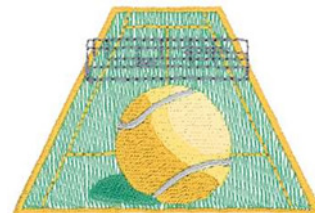

Name: Tennis Court Machine Embroidery Design

SKU: DC01-SP2034

Brand: Dakota Collectibles

Unique Colors: 13 (6 color Stops)

Unique Colors

| | Color Name (Color Code) | Manufacturer - Type |
|--|--|-----------------------------|
|  | Super White (1001) [No Color Selected] | madeira - rayon |
|  | Dusty Lilac (1263) [No Color Selected] | madeira - rayon |
|  | Crocus (286) | Exquisite - Polyester 1000m |

Complete Color Sequence

| # | | Color Name (Color Code) | Manufacturer - Type |
|---|---|--|--------------------------------|
| 1 |  | Super White (1001) [No Color Selected] | madeira - rayon |
| 2 |  | Super White (1001) [No Color Selected] | madeira - rayon |
| 3 |  | Crocus (286) | Exquisite - Polyester 1000m |