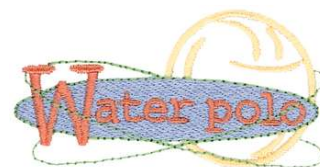

Name: Water Polo Logo Machine Embroidery Design

SKU: DC01-SP1944

Brand: Dakota Collectibles

Unique Colors: 13 (4 color Stops)

Unique Colors

	Color Name (Color Code)	Manufacturer - Type
	Super White (1001) [No Color Selected]	madeira - rayon
	Dusty Lilac (1263) [No Color Selected]	madeira - rayon
	Crocus (286)	Exquisite - Polyester 1000m