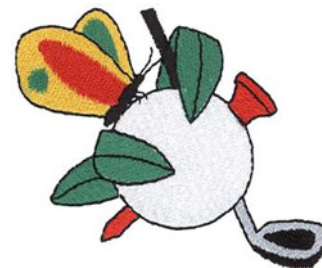

Name: Golf & Butterfly Machine Embroidery Design

SKU: DC01-SP1863

Brand: Dakota Collectibles

Unique Colors: 13 (6 color Stops)

Unique Colors

	Color Name (Color Code)	Manufacturer - Type
	Super White (1001) [No Color Selected]	madeira - rayon
	Dusty Lilac (1263) [No Color Selected]	madeira - rayon
	Crocus (286)	Exquisite - Polyester 1000m