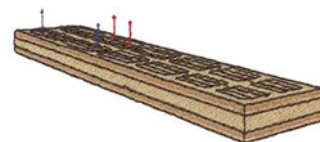

**Name:** Cribbage Board Machine Embroidery Design

**SKU:** DC01-SP1731

**Brand:** Dakota Collectibles

**Unique Colors:** 13 (5 color Stops)

## Unique Colors

	<b>Color Name (Color Code)</b>	<b>Manufacturer - Type</b>
	Super White (1001) [No Color Selected]	madeira - rayon
	Dusty Lilac (1263) [No Color Selected]	madeira - rayon
	Crocus (286)	Exquisite - Polyester 1000m

# Complete Color Sequence

#		Color Name (Color Code)	Manufacturer - Type
1		Super White (1001) [No Color Selected]	madeira - rayon
2		Super White (1001) [No Color Selected]	madeira - rayon
3		Crocus (286)	Exquisite - Polyester 1000m