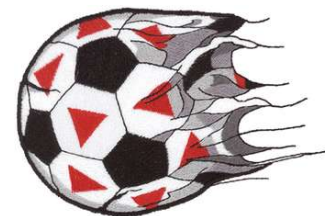

Name: Shredded Soccer Ball Machine
Embroidery Design

SKU: DC01-SP1710

Brand: Dakota Collectibles

Unique Colors: 13 (6 color Stops)

Unique Colors

	Color Name (Color Code)	Manufacturer - Type
	Super White (1001) [No Color Selected]	madeira - rayon
	Dusty Lilac (1263) [No Color Selected]	madeira - rayon
	Crocus (286)	Exquisite - Polyester 1000m

Complete Color Sequence

#		Color Name (Color Code)	Manufacturer - Type
1		Super White (1001) [No Color Selected]	madeira - rayon
2		Super White (1001) [No Color Selected]	madeira - rayon
3		Crocus (286)	Exquisite - Polyester 1000m