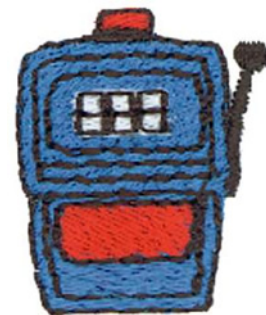

Name: 1" Slot Machine Machine Embroidery Design

SKU: DC01-SP1576

Brand: Dakota Collectibles

Unique Colors: 13 (4 color Stops)

Unique Colors

	Color Name (Color Code)	Manufacturer - Type
	Super White (1001) [No Color Selected]	madeira - rayon
	Dusty Lilac (1263) [No Color Selected]	madeira - rayon
	Crocus (286)	Exquisite - Polyester 1000m

Complete Color Sequence

#		Color Name (Color Code)	Manufacturer - Type
1		Super White (1001) [No Color Selected]	madeira - rayon
2		Super White (1001) [No Color Selected]	madeira - rayon
3		Crocus (286)	Exquisite - Polyester 1000m