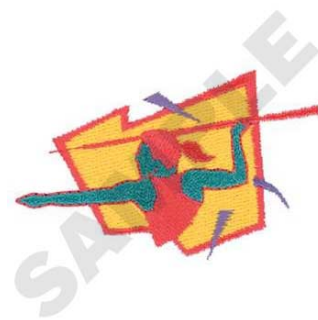

Name: Female Javelin Logo Machine
Embroidery Design

SKU: DC01-SP0713

Brand: Dakota Collectibles

Unique Colors: 13 (4 color Stops)

Unique Colors

	Color Name (Color Code)	Manufacturer - Type
	Super White (1001) [No Color Selected]	madeira - rayon
	Dusty Lilac (1263) [No Color Selected]	madeira - rayon
	Crocus (286)	Exquisite - Polyester 1000m

Complete Color Sequence

#		Color Name (Color Code)	Manufacturer - Type
1		Super White (1001) [No Color Selected]	madeira - rayon
2		Super White (1001) [No Color Selected]	madeira - rayon
3		Crocus (286)	Exquisite - Polyester 1000m