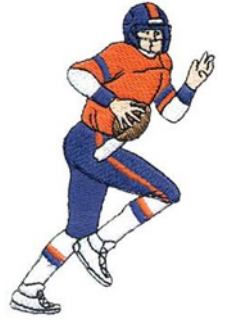

Name: Quarterback Machine Embroidery Design

SKU: DC01-SP0624

Brand: Dakota Collectibles

Unique Colors: 13 (8 color Stops)

Unique Colors

	Color Name (Color Code)	Manufacturer - Type
	Super White (1001) [No Color Selected]	madeira - rayon
	Dusty Lilac (1263) [No Color Selected]	madeira - rayon
	Crocus (286)	Exquisite - Polyester 1000m

Complete Color Sequence

#		Color Name (Color Code)	Manufacturer - Type
1		Super White (1001) [No Color Selected]	madeira - rayon
2		Super White (1001) [No Color Selected]	madeira - rayon
3		Crocus (286)	Exquisite - Polyester 1000m