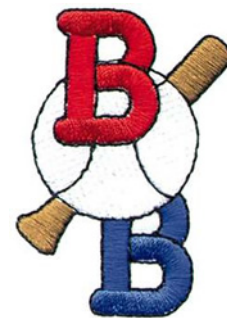

Name: Bat & Ball Machine Embroidery Design

SKU: DC01-SP0618

Brand: Dakota Collectibles

Unique Colors: 13 (5 color Stops)

Unique Colors

	Color Name (Color Code)	Manufacturer - Type
	Super White (1001) [No Color Selected]	madeira - rayon
	Dusty Lilac (1263) [No Color Selected]	madeira - rayon
	Crocus (286)	Exquisite - Polyester 1000m