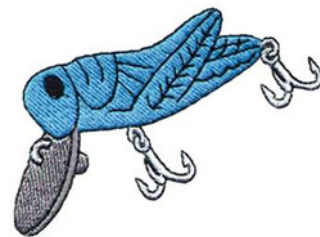

Name: Grasshopper Machine Embroidery Design

SKU: DC01-SP0547

Brand: Dakota Collectibles

Unique Colors: 13 (4 color Stops)

Unique Colors

	Color Name (Color Code)	Manufacturer - Type
	Super White (1001) [No Color Selected]	madeira - rayon
	Dusty Lilac (1263) [No Color Selected]	madeira - rayon
	Crocus (286)	Exquisite - Polyester 1000m

Complete Color Sequence

#		Color Name (Color Code)	Manufacturer - Type
1		Super White (1001) [No Color Selected]	madeira - rayon
2		Super White (1001) [No Color Selected]	madeira - rayon
3		Crocus (286)	Exquisite - Polyester 1000m