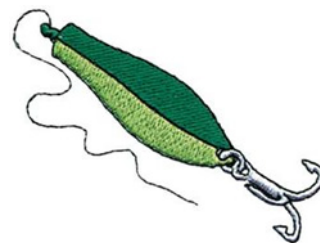

**Name:** Doctor Spoon Machine Embroidery Design

**SKU:** DC01-SP0535

**Brand:** Dakota Collectibles

**Unique Colors:** 13 (4 color Stops)

## Unique Colors

	<b>Color Name (Color Code)</b>	<b>Manufacturer - Type</b>
	Super White (1001) [No Color Selected]	madeira - rayon
	Dusty Lilac (1263) [No Color Selected]	madeira - rayon
	Crocus (286)	Exquisite - Polyester 1000m