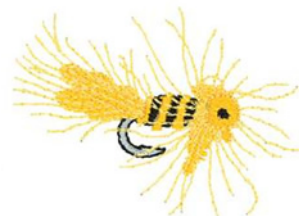

**Name:** Fuzzy Grub Machine Embroidery Design

**SKU:** DC01-SP0430

**Brand:** Dakota Collectibles

**Unique Colors:** 13 (4 color Stops)

## Unique Colors

	<b>Color Name (Color Code)</b>	<b>Manufacturer - Type</b>
	Super White (1001) [No Color Selected]	madeira - rayon
	Dusty Lilac (1263) [No Color Selected]	madeira - rayon
	Crocus (286)	Exquisite - Polyester 1000m