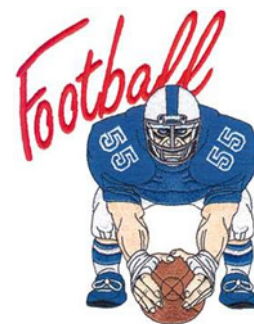

Name: Football Player Machine Embroidery Design

SKU: DC01-SP0259

Brand: Dakota Collectibles

Unique Colors: 13 (9 color Stops)

Unique Colors

	Color Name (Color Code)	Manufacturer - Type
	Super White (1001) [No Color Selected]	madeira - rayon
	Dusty Lilac (1263) [No Color Selected]	madeira - rayon
	Crocus (286)	Exquisite - Polyester 1000m

Complete Color Sequence

#		Color Name (Color Code)	Manufacturer - Type
1		Super White (1001) [No Color Selected]	madeira - rayon
2		Super White (1001) [No Color Selected]	madeira - rayon
3		Crocus (286)	Exquisite - Polyester 1000m