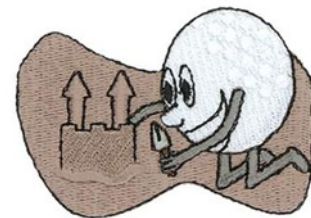

Name: Ball In Sand Machine Embroidery Design

SKU: DC01-SP0161

Brand: Dakota Collectibles

Unique Colors: 13 (7 color Stops)

Unique Colors

	Color Name (Color Code)	Manufacturer - Type
	Super White (1001) [No Color Selected]	madeira - rayon
	Dusty Lilac (1263) [No Color Selected]	madeira - rayon
	Crocus (286)	Exquisite - Polyester 1000m

Complete Color Sequence

#		Color Name (Color Code)	Manufacturer - Type
1		Super White (1001) [No Color Selected]	madeira - rayon
2		Super White (1001) [No Color Selected]	madeira - rayon
3		Crocus (286)	Exquisite - Polyester 1000m