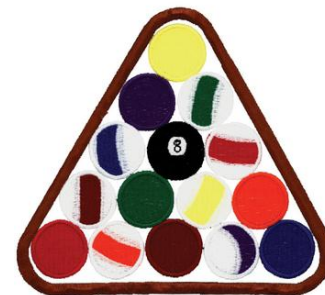

**Name:** Pool Balls Machine Embroidery Design

**SKU:** DC01-SP0029

**Brand:** Dakota Collectibles

**Unique Colors:** 13 (10 color Stops)

## Unique Colors

	<b>Color Name (Color Code)</b>	<b>Manufacturer - Type</b>
	Super White (1001) [No Color Selected]	madeira - rayon
	Dusty Lilac (1263) [No Color Selected]	madeira - rayon
	Crocus (286)	Exquisite - Polyester 1000m

# Complete Color Sequence

#		Color Name (Color Code)	Manufacturer - Type
1		Super White (1001) [No Color Selected]	madeira - rayon
2		Super White (1001) [No Color Selected]	madeira - rayon
3		Crocus (286)	Exquisite - Polyester 1000m