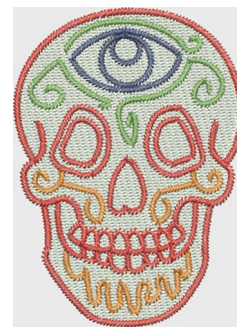

Name: Skull Watcher Machine Embroidery Design

SKU: DW01-SKSB06

Brand: Design Whiz

Unique Colors: 13 (5 color Stops)

Unique Colors

	Color Name (Color Code)	Manufacturer - Type
	Super White (1001) [No Color Selected]	madeira - rayon
	Dusty Lilac (1263) [No Color Selected]	madeira - rayon
	Crocus (286)	Exquisite - Polyester 1000m

Complete Color Sequence

#		Color Name (Color Code)	Manufacturer - Type
1		Super White (1001) [No Color Selected]	madeira - rayon
2		Super White (1001) [No Color Selected]	madeira - rayon
3		Crocus (286)	Exquisite - Polyester 1000m