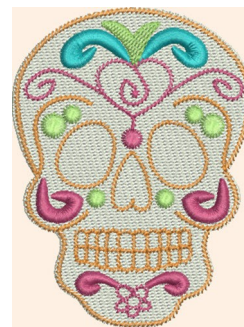

Name: Skull Flourish Machine Embroidery Design

SKU: DW01-SKSB02

Brand: Design Whiz

Unique Colors: 13 (5 color Stops)

Unique Colors

	Color Name (Color Code)	Manufacturer - Type
	Super White (1001) [No Color Selected]	madeira - rayon
	Dusty Lilac (1263) [No Color Selected]	madeira - rayon
	Crocus (286)	Exquisite - Polyester 1000m

Complete Color Sequence

#		Color Name (Color Code)	Manufacturer - Type
1		Super White (1001) [No Color Selected]	madeira - rayon
2		Super White (1001) [No Color Selected]	madeira - rayon
3		Crocus (286)	Exquisite - Polyester 1000m