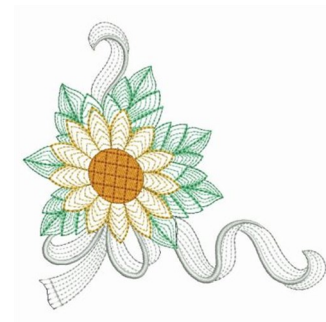

**Name:** Sunflower Ribbon Machine Embroidery Design

**SKU:** SWH01-SHE5080\_010

**Brand:** Sweet Heirloom

**Unique Colors:** 13 (5 color Stops)

## Unique Colors

	<b>Color Name (Color Code)</b>	<b>Manufacturer - Type</b>
	Super White (1001) [No Color Selected]	madeira - rayon
	Dusty Lilac (1263) [No Color Selected]	madeira - rayon
	Crocus (286)	Exquisite - Polyester 1000m

# Complete Color Sequence

#		Color Name (Color Code)	Manufacturer - Type
1		Super White (1001) [No Color Selected]	madeira - rayon
2		Super White (1001) [No Color Selected]	madeira - rayon
3		Crocus (286)	Exquisite - Polyester 1000m